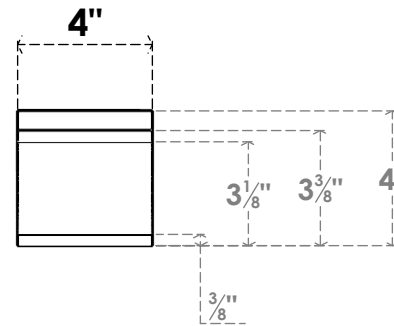

ITEM NUMBER: BRCPC040X34000X04000LEC

4"W X 34"D X 4"H LEGACY ARCHITECTURAL GRADE PVC CLOSED KNEE BRACE

SIDE PROFILE

FRONT PROFILE

ISOMETRIC

EKENA MILLWORK
2300 WEST MAIN ST.
CLARKSVILLE, TX 75426
TOLL FREE: 866-607-0453
WWW.EKENAMILLWORK.COM