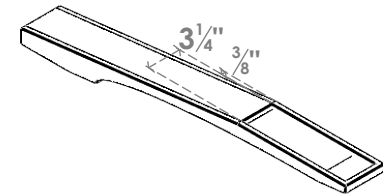

ITEM NUMBER: BRCPC040X34000X04000LEC

4"W X 34"D X 4"H LEGACY ARCHITECTURAL GRADE PVC CLOSED KNEE BRACE

SIDE PROFILE

FRONT PROFILE

ISOMETRIC

EKENA MILLWORK
2300 WEST MAIN ST.
CLARKSVILLE, TX 75426
TOLL FREE: 866-607-0453
WWW.EKENAMILLWORK.COM