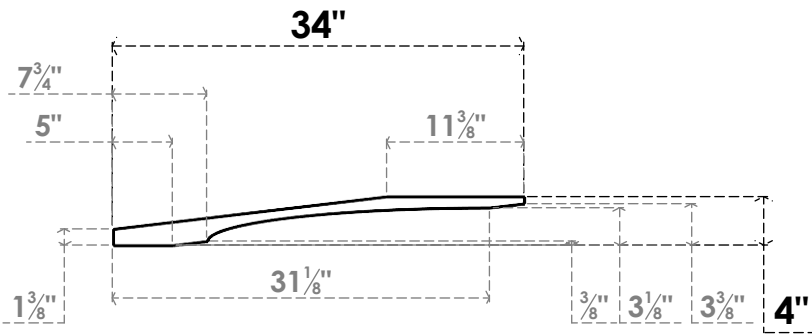

ITEM NUMBER: BRCPC040X34000X04000LEC

4"W X 34"D X 4"H LEGACY ARCHITECTURAL GRADE PVC CLOSED KNEE BRACE

SIDE PROFILE

FRONT PROFILE

ISOMETRIC

EKENA MILLWORK
2300 WEST MAIN ST.
CLARKSVILLE, TX 75426
TOLL FREE: 866-607-0453
WWW.EKENAMILLWORK.COM